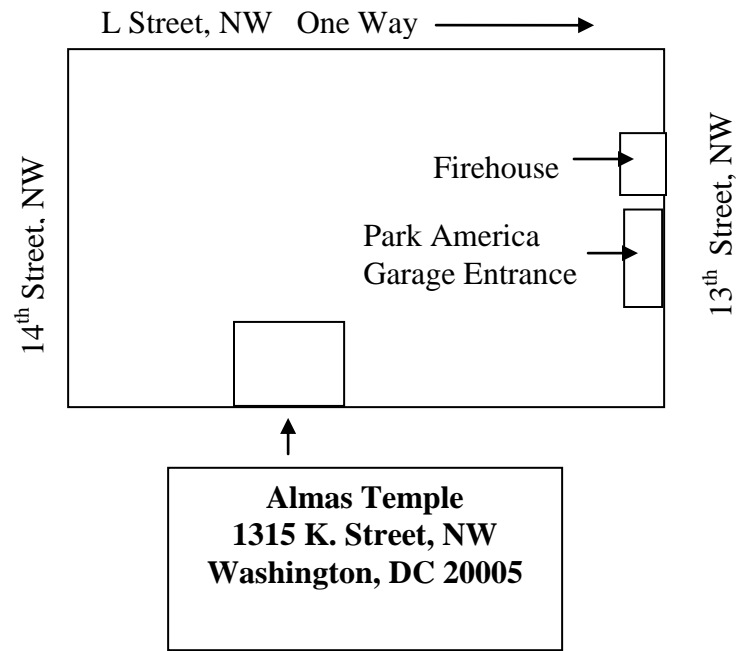

## Parking Information

Parking is available for \$5 cash in the Park America Garage. The garage entrance is located on 13<sup>th</sup> Street, NW on the same city block as the Almas Temple. There is direct access to the Ballroom from the garage. Signs will direct you to the appropriate levels in the garage.